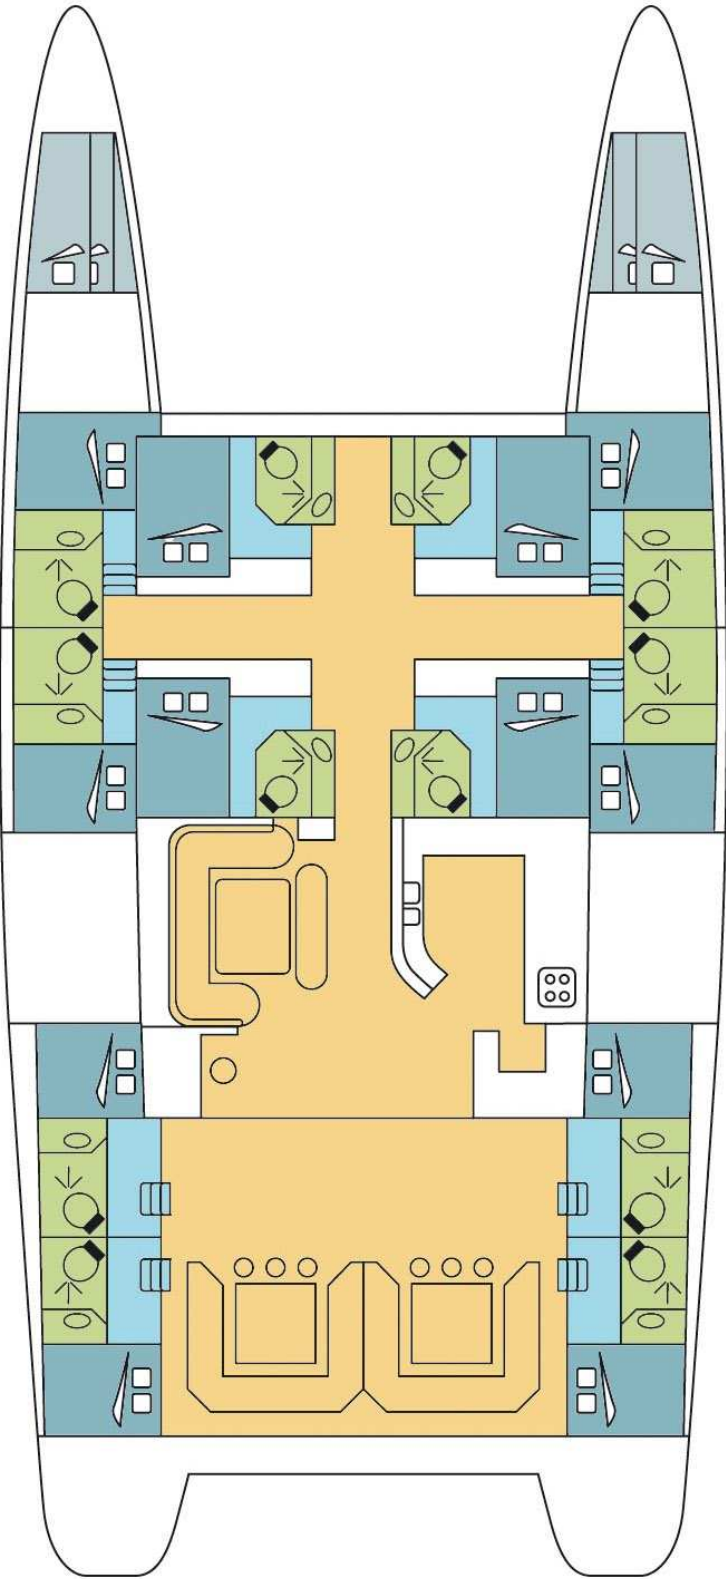

### Lay out

12 double cabins with ensuite bathroom

### Water sports on board

Snorkelling equipment.....  
Kayak ..... 2  
Fishing equipment

### Security

Complete 1<sup>st</sup> category security kit.....

DREAM YACHT CHARTER

Yacht type :  
Shipyard :  
Year :

Mojito 82  
Alu Marine  
2006

DREAM YACHT CHARTER

Yacht type :  
Shipyard :  
Year :

Mojito 82  
Alu Marine  
2006